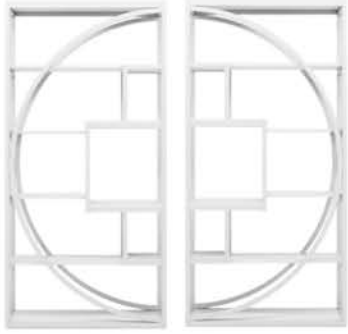

WOOD CLASSIC OPEN SHELVING UNIT

Details

13" D x 32" W x 66" H
Classic X pattern down the sides
Comes in White & Dark Wood

\$125

BARS & FURNITURE

— SHELVING & BAR BACK

SEMI-CIRCLE SHELVING UNIT

Details

11.8" D x 31.5" W x 70.5" H
Can be together or split apart
Comes in White

Matching Set

\$275

Single Shelf

\$150

15 BOX GRID SHELVING UNIT

Details

14" D x 48" W x 78" H
Comes in White, Black & Wood